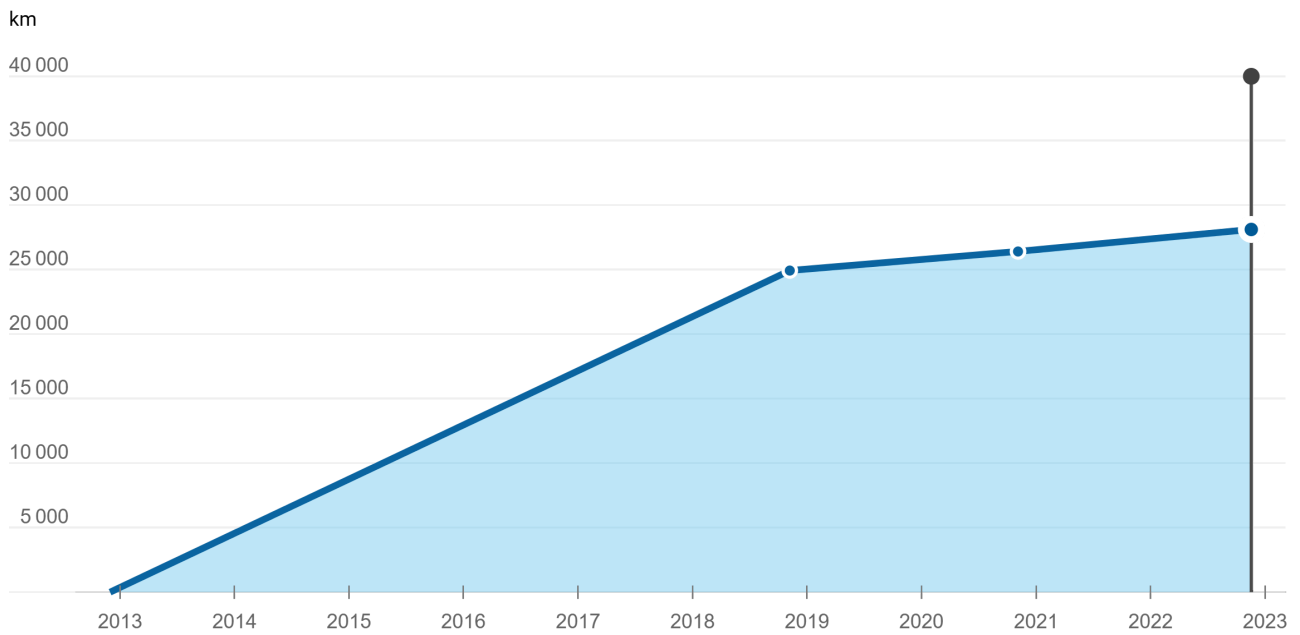

No issues reported

Located in Italy

Vehicle age

**13 years
4 months**

Damage Overview

**No damage reported to CARFAX**

Please keep in mind that not every damage or accident gets reported to us.

Mileage Check

Date
18/11/2022

Mileage
28 125 km

No issues indicated: The reported odometer readings have a logical progression. There are no indications of manipulation. Unfortunately, we cannot guarantee this, so we always recommend critically questioning the odometer readings, e.g. on signs of wear, the number of oil changes, or the average kilometers driven per year.